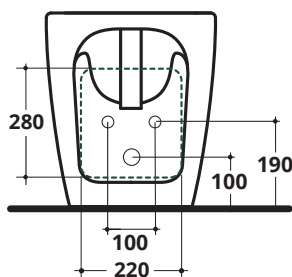

BIANCO
LUCIDO

BIANCO
OPACO
#BM

FINITURE
FINISHES

CERAMICA
ALTHEA

Ceramica Althea S.p.A.

Viale delle Industrie, 9 - 01033 Civita Castellana (VT) - Italy - TEL - +39 0761542144 / FAX - +39 0761542129 - info@altheaceramica.it

www.altheaceramica.com