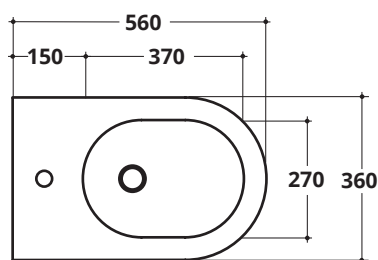

BIANCO
LUCIDO

BIANCO
OPACO
#BM

FINITURE
FINISHES

CERAMICA
ALTHEA

Ceramica Althea S.p.A.

Viale delle Industrie, 9 - 01033 Civita Castellana (VT) - Italy - TEL - +39 0761542144 / FAX - +39 0761542129 - info@altheaceramica.it

www.altheaceramica.com