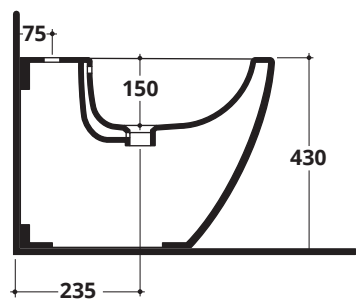

BIANCO
LUCIDO

BIANCO
OPACO
#BM

FINITURE
FINISHES

CERAMICA
ALTHEA

Ceramica Althea S.p.A.

Viale delle Industrie, 9 - 01033 Civita Castellana (VT) - Italy - TEL - +39 0761542144 / FAX - +39 0761542129 - info@altheaceramica.it

www.altheaceramica.com