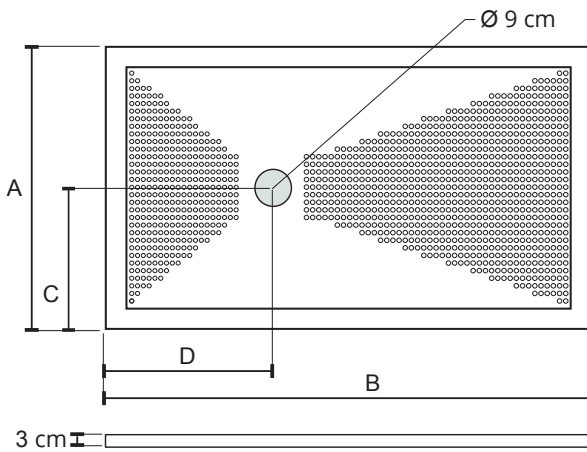

H. 3 CM

Piatto doccia in ceramica
Ceramic shower tray

EN 14527 **CE**

Scarico sifonato ed ispezionabile
Siphoned and inspectable drain

ACCESSORI
ACCESSORIES

Coperchio in ABS cromato
Chromed ABS cover

cod. **SCPD90**

Coperchio in ceramica - BIANCO LUCIDO
Ceramic cover - GLOSS WHITE

cod. **SCPD90C#BL**

Coperchio in ceramica - PLUS+TON
Ceramic cover - PLUS+TON

cod. **SCPD90C**

SCHEDA TECNICA
TECHNICAL DETAILS

COD.	cm A X B	cm C	cm D	KG
○ UPC912 ● UPCM912	cm 90X120	cm 45	cm 41	36
○ UPC914 ● UPCM914	cm 90X140	cm 45	cm 51	39
○ UPC916 ● UPCM916	cm 90X160	cm 45	cm 61	45