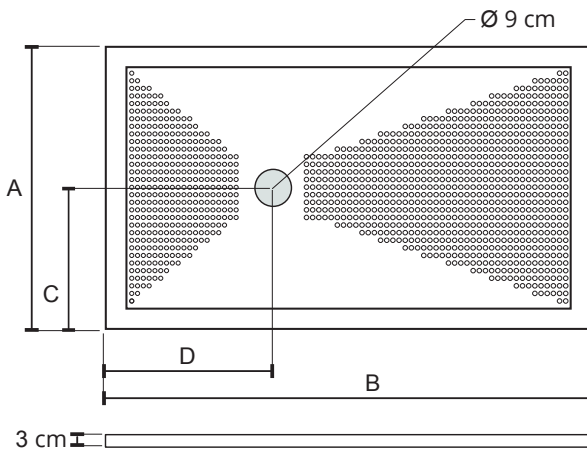

UP

H. 3 CM

Piatto doccia in ceramica
Ceramic shower tray

EN 14527 **CE**

Scarico sifonato ed ispezionabile
Siphoned and inspectable drain

ACCESSORI
ACCESSORIES

Coperchio in ABS cromato
Chromed ABS cover

cod. **SCPD90**

Coperchio in ceramica - BIANCO LUCIDO
Ceramic cover - GLOSS WHITE

cod. **SCPD90C#BL**

Coperchio in ceramica - PLUS+TON
Ceramic cover - PLUS+TON

cod. **SCPD90C**

SCHEDA TECNICA
TECHNICAL DETAILS

COD.	cm A X B	cm C	cm D	KG
○ UPC88	cm 80X80	cm 40	cm 40	20
● UPCM88	cm 80X80	cm 40	cm 40	20
○ UPC810	cm 80X100	cm 40	cm 31	25
● UPCM810	cm 80X100	cm 40	cm 31	25
○ UPC812	cm 80X120	cm 40	cm 41	34
● UPCM812	cm 80X120	cm 40	cm 41	34
○ UPC814	cm 80X140	cm 40	cm 51	36
● UPCM814	cm 80X140	cm 40	cm 51	36