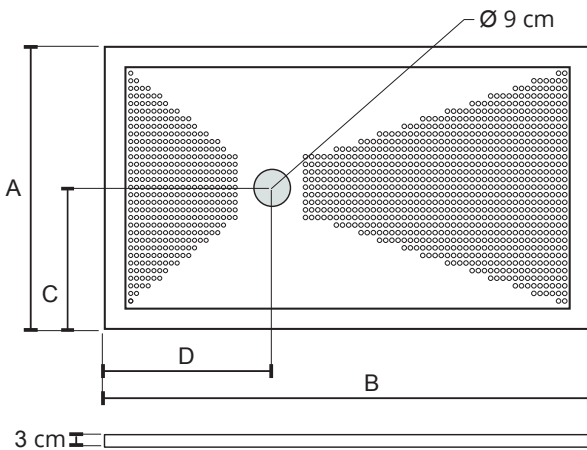

UP

H. 3 CM

Piatto doccia in ceramica
Ceramic shower tray

EN 14527 **CE**

Scarico sifonato ed ispezionabile
Siphoned and inspectable drain

ACCESSORI
ACCESSORIES

Coperchio in ABS cromato
Chromed ABS cover

cod. **SCPD90**

Coperchio in ceramica - BIANCO LUCIDO
Ceramic cover - GLOSS WHITE

cod. **SCPD90C#BL**

Coperchio in ceramica - PLUS+TON
Ceramic cover - PLUS+TON

cod. **SCPD90C**

SCHEDA TECNICA
TECHNICAL DETAILS

COD.	cm A X B	cm C	cm D	KG
○ UPC79	cm 70X90	cm 35	cm 26	22
● UPCM79				
○ UPC710	cm 70X100	cm 35	cm 31	24
● UPCM710				
○ UPC712	cm 70X120	cm 35	cm 41	26
● UPCM712				
○ UPC714	cm 70X140	cm 35	cm 51	31
● UPCM714				

Coperchio in ceramica - BIANCO LUCIDO
Ceramic cover - GLOSS WHITE

cod. **SCPD90C#BL**

Coperchio in ceramica - PLUS+TON
Ceramic cover - PLUS+TON

cod. **SCPD90C**

SCHEDA TECNICA
TECHNICAL DETAILS

COD.	cm A X B	cm C	cm D	KG
○ UPC88	cm 80X80	cm 40	cm 40	20
● UPCM88	cm 80X80	cm 40	cm 40	20
○ UPC810	cm 80X100	cm 40	cm 31	25
● UPCM810	cm 80X100	cm 40	cm 31	25
○ UPC812	cm 80X120	cm 40	cm 41	34
● UPCM812	cm 80X120	cm 40	cm 41	34
○ UPC814	cm 80X140	cm 40	cm 51	36
● UPCM814	cm 80X140	cm 40	cm 51	36